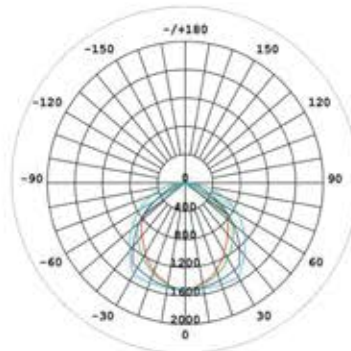

## Basic specifications of products

<b>Light boundary dimension</b> 240 x 220. 5x 57. 7mm	<b>Material</b> Lampshade-glass	<b>Lamp color</b> White body + white ring
<b>Lamp net weigh</b> 947g ±10g	<b>Color Temperature</b> 3000K - 6500K	<b>IP Rating</b> IP65
<b>Temperature</b> 0° - 50°		

AC 110-240V Power 50W = 500W

LUM 4500 30,000 h

270°C Beam Angle Product Size 240mm 240mm

CRI ≥80 90% Energy Saving

No Dimmable PF Factor 0.9

## Basic specifications of products

Light boundary dimension 240 x 220.5 x 57.7mm    Material Lampshade-glass    Lamp color White body + white ring  
 Lamp net weigh 947g ±10g    Color Temperature 3000K - 6500K    IP Rating IP65    Temperature 0° - 50°