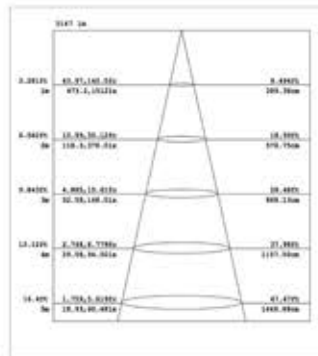

AC 110-240V	Power 50W = 500W
LUM 4500	30,000 h
270° Beam Angle	Product Size 240mm 220mm
CRI ≥80	90% Energy Saving
No Dimmable	0.9 PF Factor

**Flood Light 50W**  
Model No.: JE-FL0050W

## Basic specifications of products

<b>Light boundary dimension</b> 240 x 220. 5x 57. 7mm	<b>Material</b> Lampshade-glass	<b>Lamp color</b> White body + white ring
<b>Lamp net weigh</b> 947g ±10g	<b>Color Temperature</b> 3000K - 6500K	<b>IP Rating</b> IP65
<b>Temperature</b> 0° - 50°		

## Basic specifications of products

Light boundary dimension 240 x 220.5 x 57.7mm    Material Lampshade-glass    Lamp color White body + white ring  
 Lamp net weigh 947g ±10g    Color Temperature 3000K - 6500K    IP Rating IP65    Temperature 0° - 50°