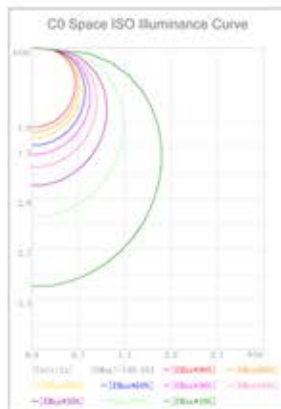

Instagram : @Jeragh.lighting  
 Facebook : Jeraghlights  
 Whats app : +965 50259190

AC 100-265V  
 Power 9W

LUM 750 - 850  
 30,000 h

180°  
 Beam Angle  
 Product Size 588mm

AC 100-265V  
 Power 18 W

LUM 1600-1750  
 30,000 h

180°  
 Beam Angle  
 Product Size 1198mm

CRI ≥80  
 90% Energy Saving

No Dimmable  
 PF Factor 0.9

CRI ≥80  
 90% Energy Saving

No Dimmable  
 PF Factor 0.9

Full Glass Led T8 Tube with Constant Current Driver with Corrugated Paper sleeve + Foam + carton packing