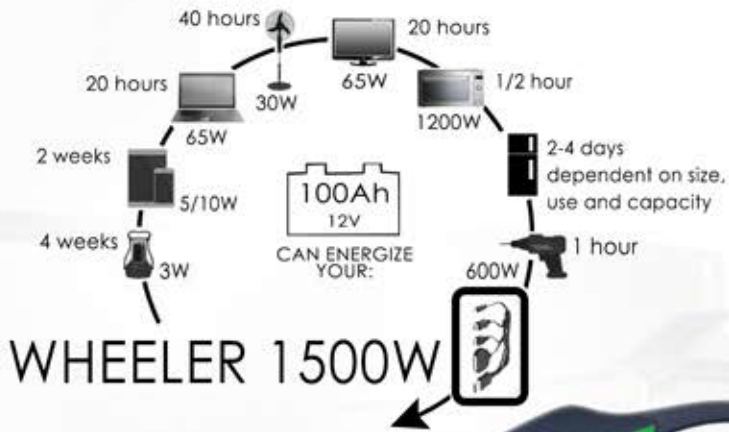

## Wheeler 1500W

- 2 X 65Wp solar panel
- 12 Vdc cigarette lighter socket
- 12 Vdc DC Jack output to connect LED light
- 1 X 5Amp AC/DC adaptor
- Portable power with 100Ah built-in ECOTANK for 1200Wh available
- Large LCD Display for easy monitor of state of charge of the battery
- USB to charge the phone, tablet, and smart phones
- 2 X 230 Vac socket with 1500 WAC Pure sine wave inverter continuously available