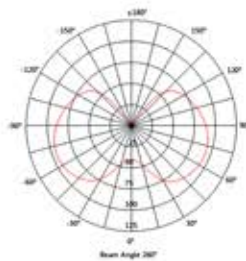

## Basic specifications of products

Light boundary dimension 240 x 220.5 x 57.7mm    Material Lampshade-glass    Lamp color White body + white ring  
 Lamp net weigh 947g ±10g    Color Temperature 3000K - 6500K    IP Rating IP65    Temperature 0° - 50°

AC 100-240V	Power 5 W = 40 W
LUM 400 - 450	30,000 h
270° Beam Angle	Product Size 36mm 115mm
CRI ≥80	90% Energy Saving
No Dimmable	0.5 PF Factor

COB LED Candle light,  
Golden Body, Silver Body  
Model No.: JE-CAN-10548