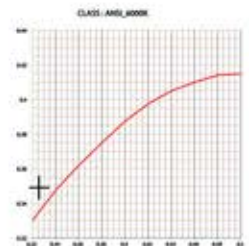

### Product Features:

- Die-casting Aluminum housing for heat dissipation
- Higher power in limited size
- High transparency diffuser bring high lumen and average lights
- 90% energy saving

Model	Power	Lumen	LED Type	Beam Angle	Ceiling Hole(mm)	Size
AL689	5W	400lm	High Powe COB	45°	Ø100	Ø115x63mm
AL689	10W	800lm	High Power COB	45°	Ø125	Ø135x63mm
AL689	15W	120lm	High Power COB	45°	Ø150	Ø165x67mm
AL689	20W	1600lm	High Power COB	45°	Ø150	Ø165x67mm

AC 100-240V	Power 5 W = 40 W
LUM 400 - 450	30,000 h
270° Beam Angle	Product Size 36mm 115mm
CRI ≥80	90% Energy Saving
No Dimmable	0.5 PF Factor

COB LED Candle light,  
Golden Body, Silver Body  
Model No.: JE-CAN-10548