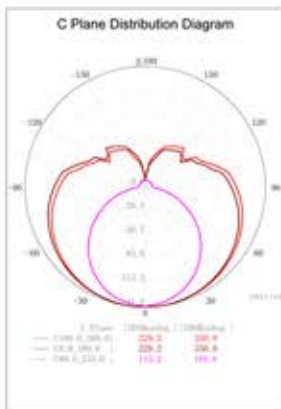

Instagram : @Jeragh.lighting  
 Facebook : Jeraghlights  
 Whats app : +965 50259190

AC 100-265V  
 Power 9W

LUM 750 - 850  
 30,000 h

180°  
 Beam Angle  
 Product Size 588mm

AC 100-265V  
 Power 18 W

LUM 1600-1750  
 30,000 h

180°  
 Beam Angle  
 Product Size 1198mm

CRI ≥80  
 90% Energy Saving

No Dimmable  
 PF Factor 0.9

CRI ≥80  
 90% Energy Saving

No Dimmable  
 PF Factor 0.9

Full Glass Led T8 Tube with Constant Current Driver with Corrugated Paper sleeve + Foam + carton packing