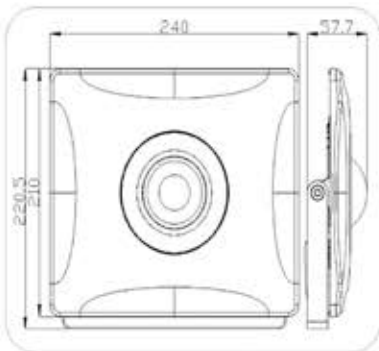

## Basic specifications of products

<b>Light boundary dimension</b> 240 x 220. 5x 57. 7mm	<b>Material</b> Lampshade-glass	<b>Lamp color</b> White body + white ring
<b>Lamp net weigh</b> 947g ±10g	<b>Color Temperature</b> 3000K - 6500K	<b>IP Rating</b> IP65
<b>Temperature</b> 0° - 50°		

AC 110-240V Power 50W = 500W

LUM 4500 30,000 h

270°C Beam Angle Product Size 240mm 240mm

CRI ≥80 90% Energy Saving

No Dimmable PF Factor 0.9

## Basic specifications of products

Light boundary dimension 240 x 220.5 x 57.7mm    Material Lampshade-glass    Lamp color White body + white ring  
 Lamp net weigh 947g ±10g    Color Temperature 3000K - 6500K    IP Rating IP65    Temperature 0° - 50°