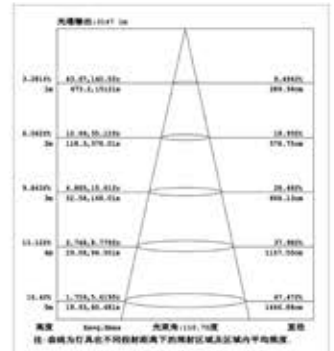

## Basic specifications of products

<b>Light boundary dimension</b> 240 x 220. 5x 57. 7mm	<b>Material</b> Lampshade-glass	<b>Lamp color</b> White body + white ring
<b>Lamp net weigh</b> 947g ±10g	<b>Color Temperature</b> 3000K - 6500K	<b>IP Rating</b> IP65
<b>Temperature</b> 0° - 50°		

AC 110-240V Power 50W = 500W

LUM 4500 30,000 h

270°C Beam Angle Product Size 240mm 240mm

CRI ≥80 90% Energy Saving

No Dimmable PF Factor 0.9

## Basic specifications of products

Light boundary dimension 240 x 220.5 x 57.7mm    Material Lampshade-glass    Lamp color White body + white ring  
 Lamp net weigh 947g ±10g    Color Temperature 3000K - 6500K    IP Rating IP65    Temperature 0° - 50°