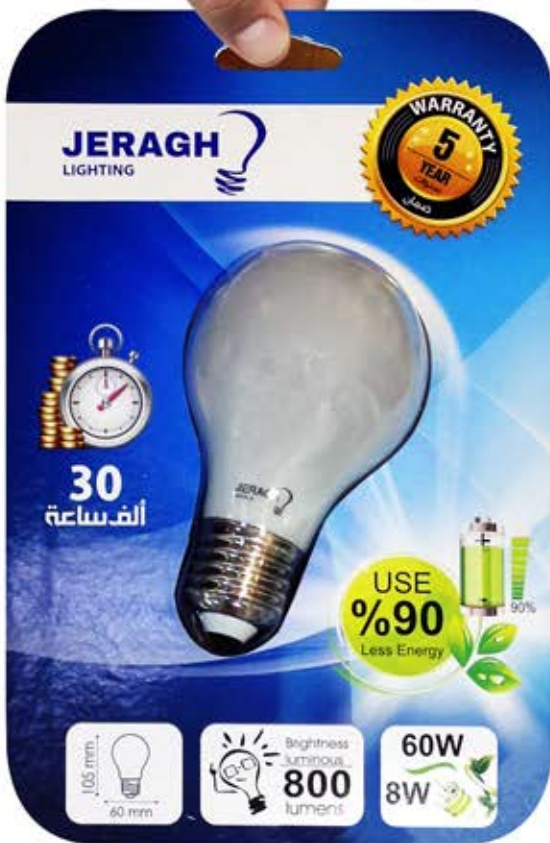

Instagram : @Jeragh.lighting  
 Facebook : Jeraghlighings  
 Whats app : +965 50259190

AC 175-265V	Power 8 W = 60 W
LUM 800	30,000 h
360° Beam Angle	Product Size 105mm 60mm
CRI ≥80	90% Energy Saving
No Dimmable	0.5 PF Factor
E27	