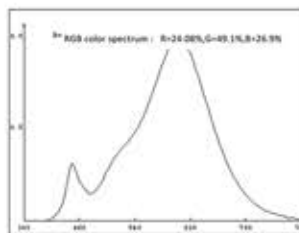

AC 100-240V	Power 5 W = 40 W
LUM 400 - 450	30,000 h
270° Beam Angle	Product Size 36mm 115mm
CRI ≥80	90% Energy Saving
No Dimmable	0.5 PF Factor

COB LED Candle light,  
Golden Body, Silver Body  
Model No.: JE-CAN-10548