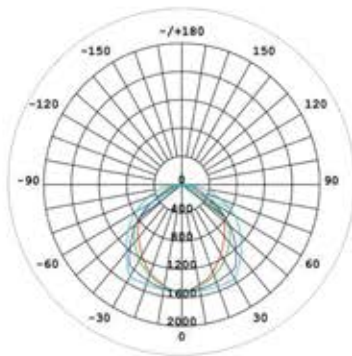

## Basic specifications of products

<b>Light boundary dimension</b> 240 x 220. 5x 57. 7mm	<b>Material</b> Lampshade-glass	<b>Lamp color</b> White body + white ring
<b>Lamp net weigh</b> 947g ±10g	<b>Color Temperature</b> 3000K - 6500K	<b>IP Rating</b> IP65
<b>Temperature</b> 0° - 50°		